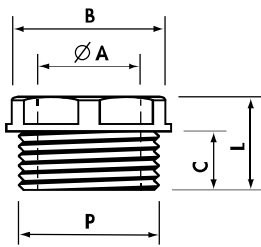

Material: POLYAMIDE PA6
self-extinguishing class V0 (UL 94)
Temperature range:
-20°C to +90°C (continuous)
Colour: RAL 7035 light grey,
RAL 9005 black