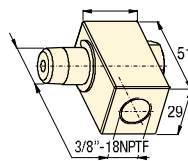

Ulei hidraulic, distribuitoare și fittinguri

Conector rotitor 3/8"

Cuplă rotitor 360 grade pentru orientarea optimă a conexiunii hidraulice la cilindri, pompe și furtunuri.

Comandați modelul Nr. XSC-1.

Seriile
A, AM
BFZ
FZ
HF