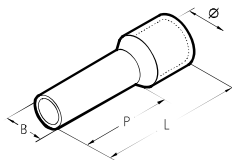

PKE

PA6 INSULATED END SLEEVES

for flexible Copper conductors

Conductor Size sqmm	Type	Dimensions mm				Insulation Colour	Quantity Box/Bag
		Ø	B	P	L		
0,1÷0,3	PKE308	1,9	1,1	8,0	12,0	● yellow	20.000/500
0,3÷0,5	PKE508*	2,6	1,4	8,0	14,0	○ white	10.000/500
	PKE7508	2,8	1,6	8,0	14,0	● blue	5.000/500
1	PKE108*	3,0	1,8	8,0	14,0	● red	6.000/500
	PKE1508*	3,5	2,1	8,0	14,0	● black	5.000/500
1,5	PKE1510*	3,5	2,1	10,0	16,0	● grey	5.000/500
	PKE1518*	3,5	2,1	18,0	24,0		5.000/500
2,5	PKE2508	4,2	2,6	8,0	14,0	● orange	5.000/500
	PKE2512	4,2	2,6	12,0	18,0		5.000/500
4	PKE2518	4,2	2,6	18,0	24,0	● green	3.000/500
	PKE410	4,8	3,3	10,0	18,0		3.000/200
6	PKE412	4,8	3,3	12,0	20,0	● brown	3.000/200
	PKE418	4,8	3,3	18,0	26,0		3.000/200
10	PKE612	6,3	4,0	12,0	20,0	● ivory	1.500/100
	PKE618	6,3	4,0	18,0	26,0		2.000/100
16	PKE1012	7,6	5,0	12,0	22,0	● black	1.000/100
	PKE1018	7,6	5,0	18,0	28,0		1.000/100
25	PKE1612	8,8	6,2	12,0	23,0	● black	800/100
	PKE1618	8,8	6,2	18,0	29,0		1.000/100
50	PKE25016	11,2	7,9	16,0	30,0	● black	500/50
	PKE25022	11,2	7,9	22,0	36,0		500/50